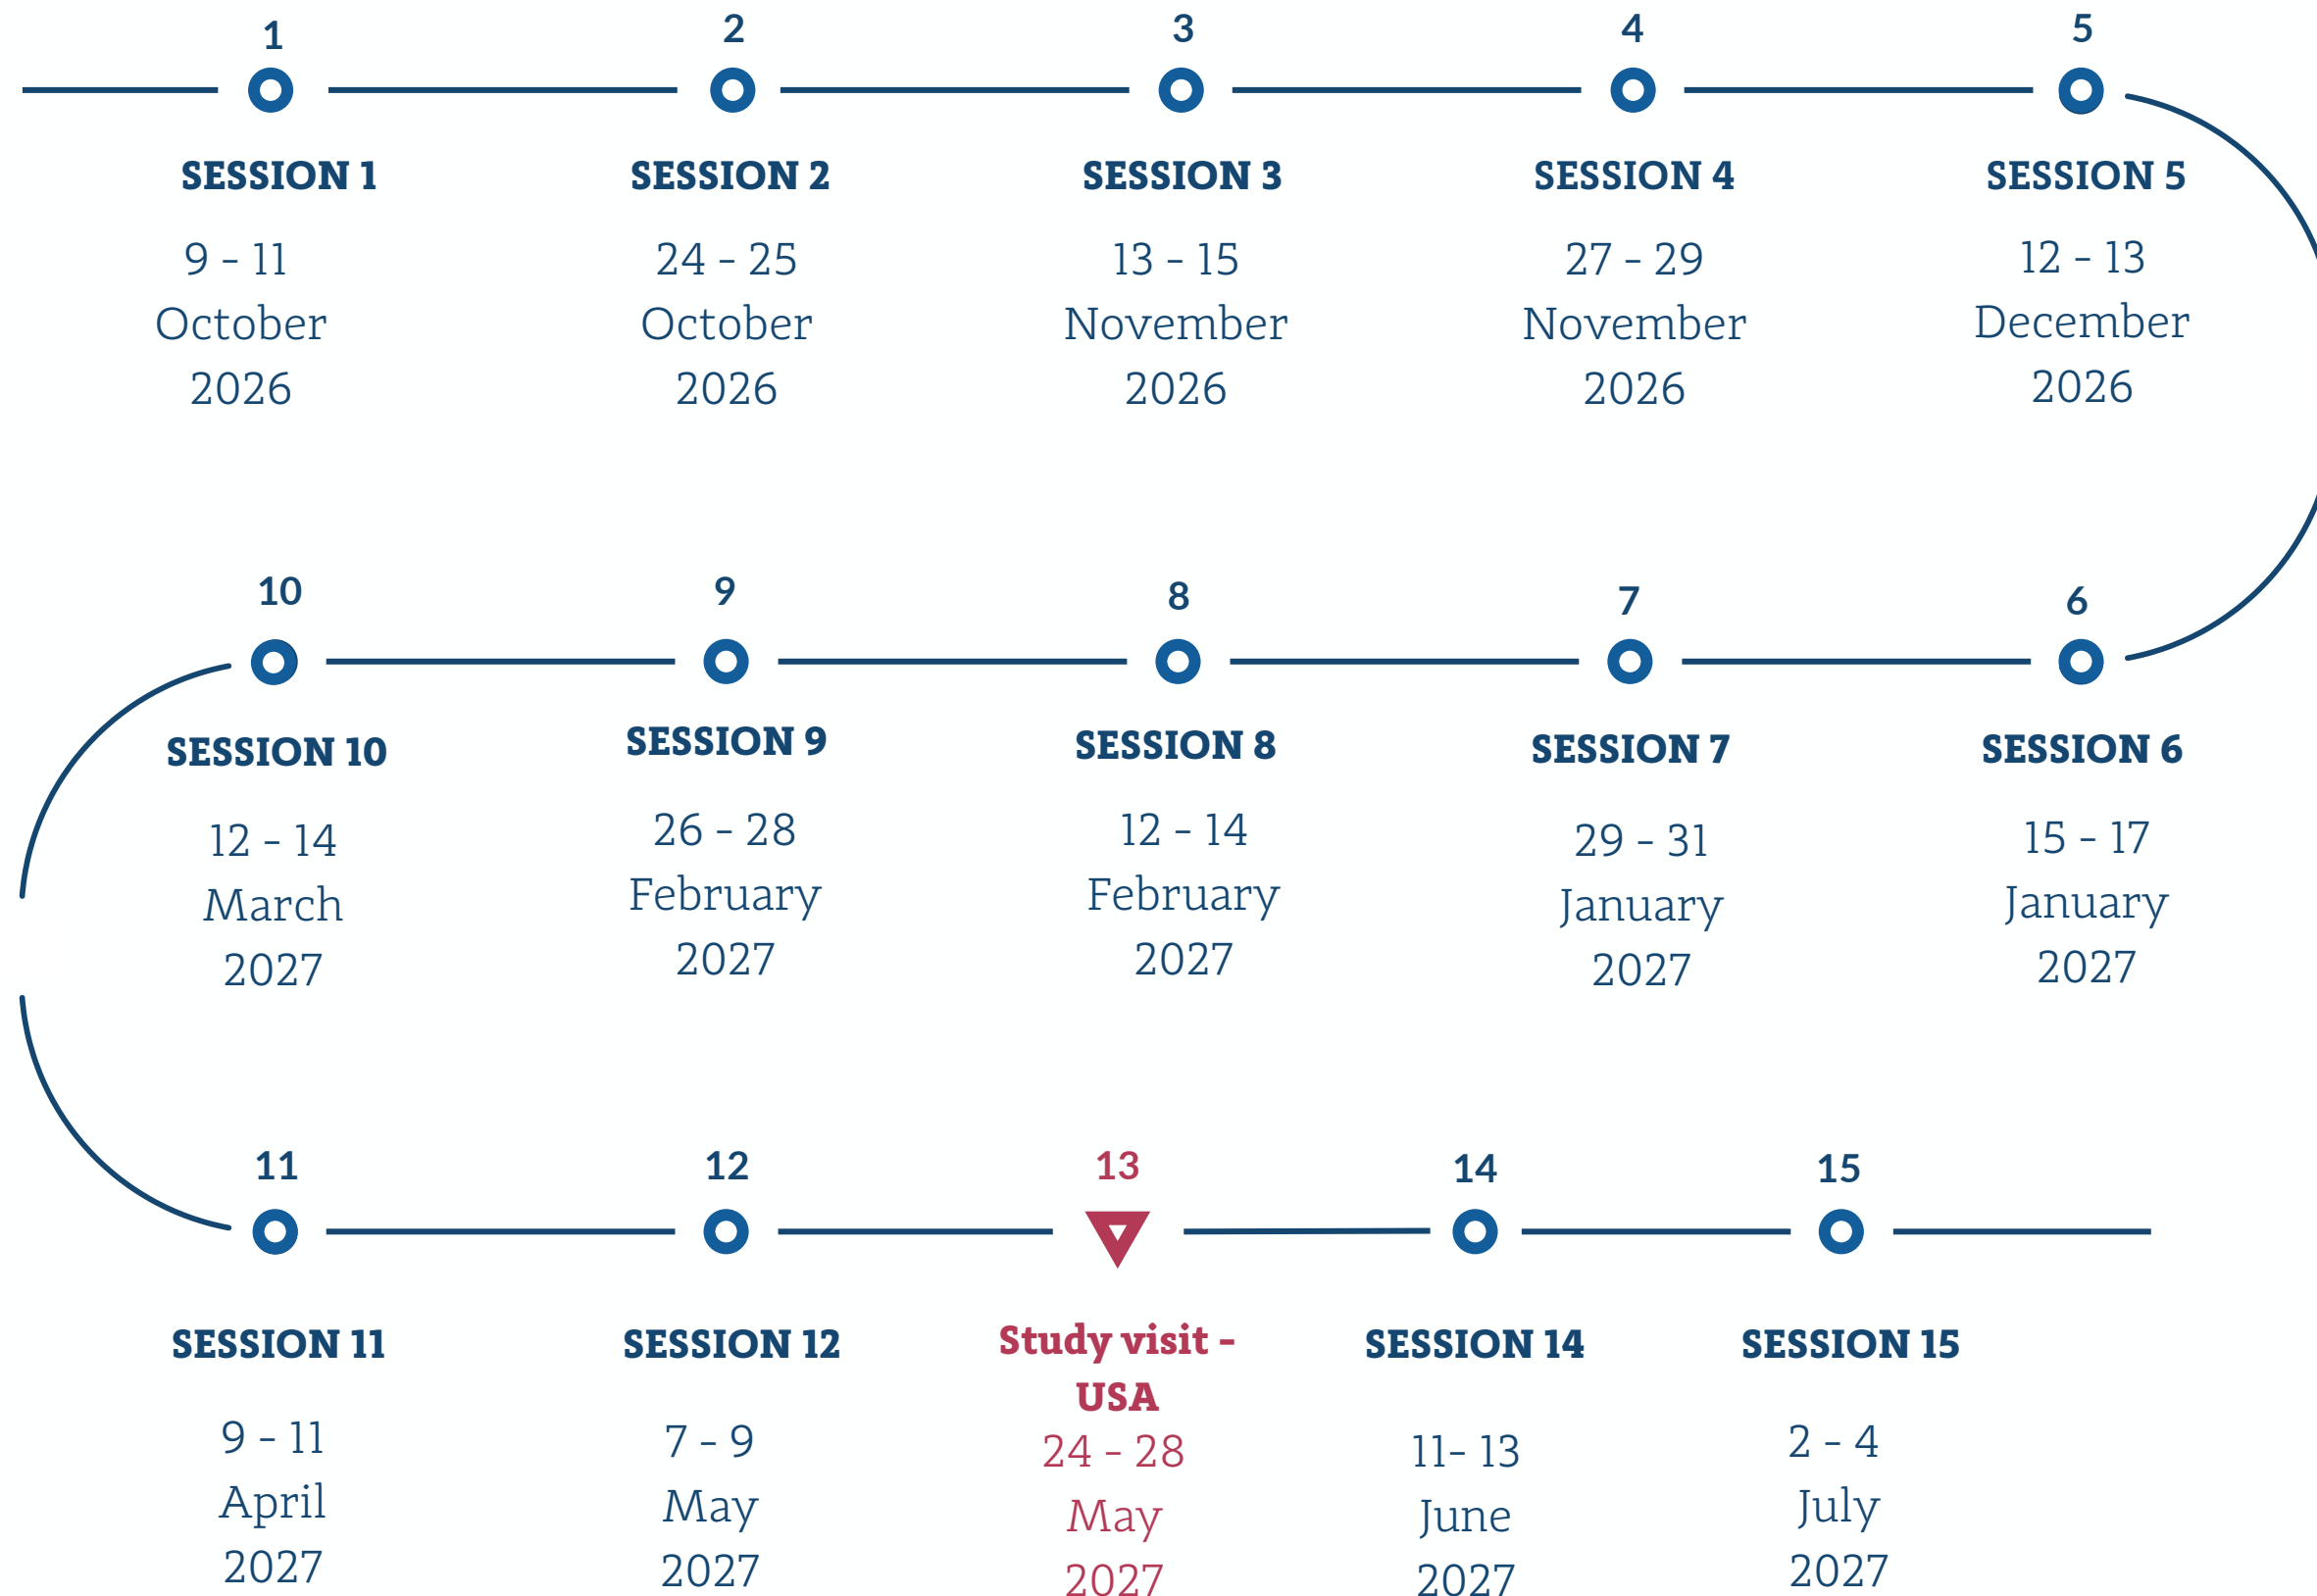

# EXECUTIVE MBA 2026-2028

**Business School**  
Warsaw University of Technology

- Friday 6.00 PM – 9.15 PM
- Saturday 8.15 AM – 5.30 PM
- Sunday 8.15 AM – 3.30 PM

📞 693 202 614, 22 234 70 33

✉ [mbarekrutacja.biznes@pw.edu.pl](mailto:mbarekrutacja.biznes@pw.edu.pl)

The schedule for the third semester will be announced in due course.