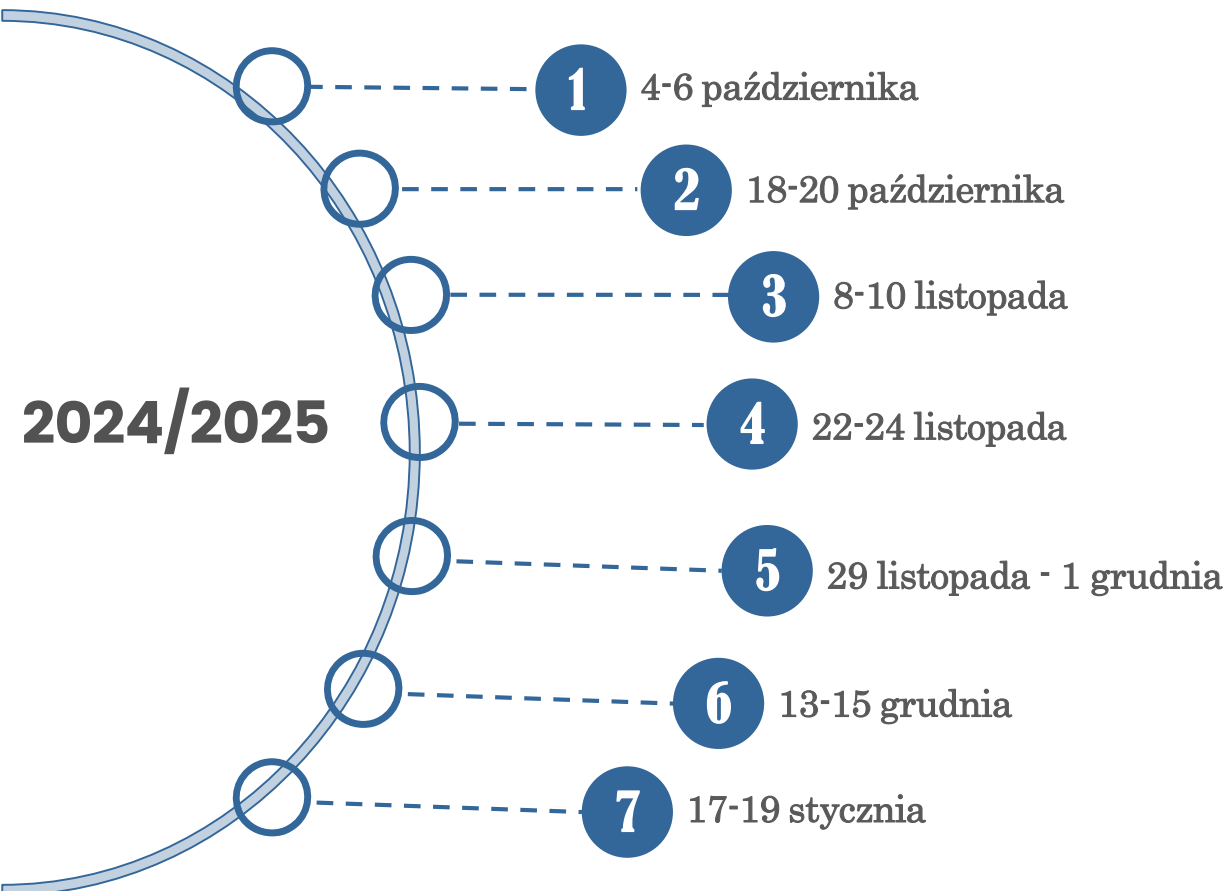

MBA Artificial Intelligence, Finance and Technology

- piątek 16.00 – 20.15
- sobota 9.00 – 17.30
- niedziela 9.00 – 16.30

MBA Artificial Intelligence, Finance and Technology

- piątek 16.00 – 20.15
- sobota 9.00 – 17.30
- niedziela 9.00 – 16.30