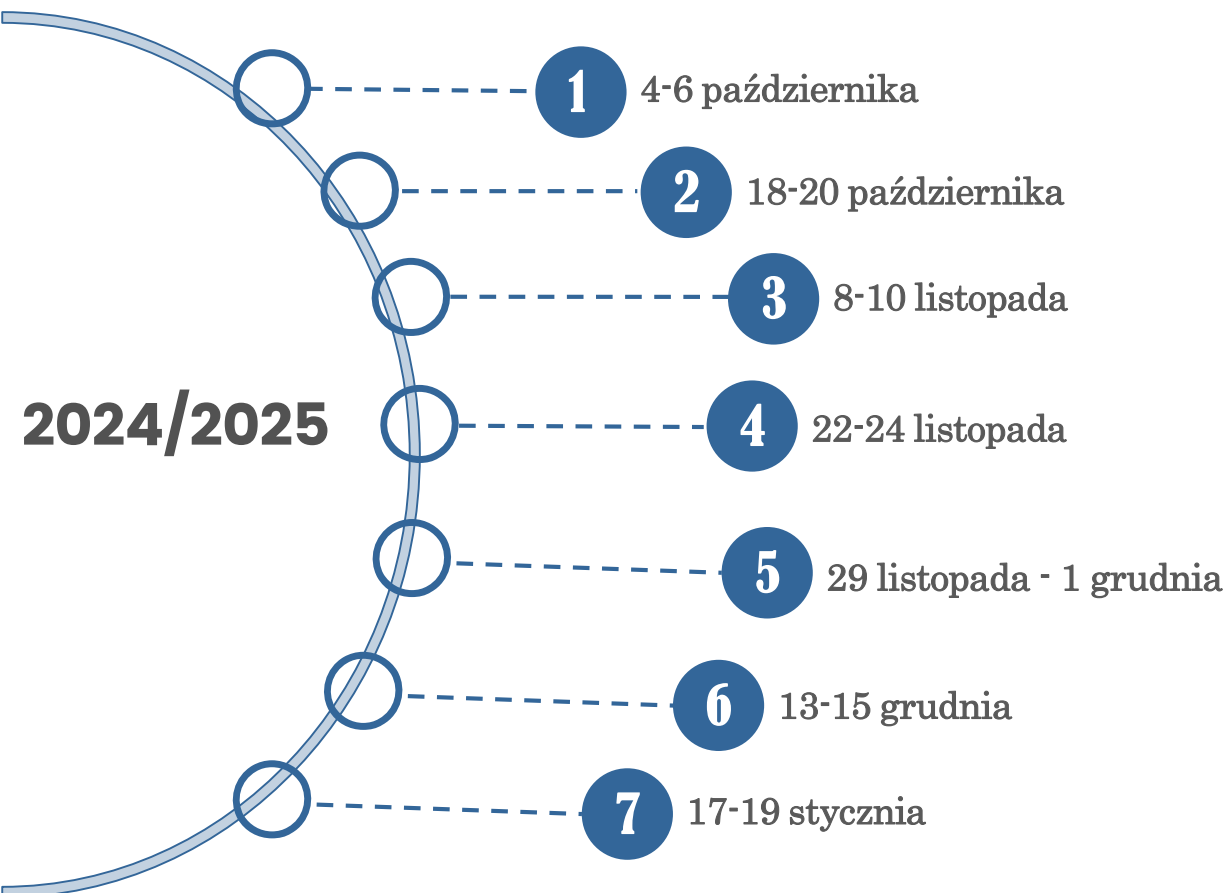

MBA Artificial Intelligence, Finance and Technology

- piątek 16.00 – 20.15
- sobota 9.00 – 17.30
- niedziela 9.00 – 16.30

MBA Artificial Intelligence, Finance and Technology

- piątek 16.00 – 20.15
- sobota 9.00 – 17.30
- niedziela 9.00 – 16.30